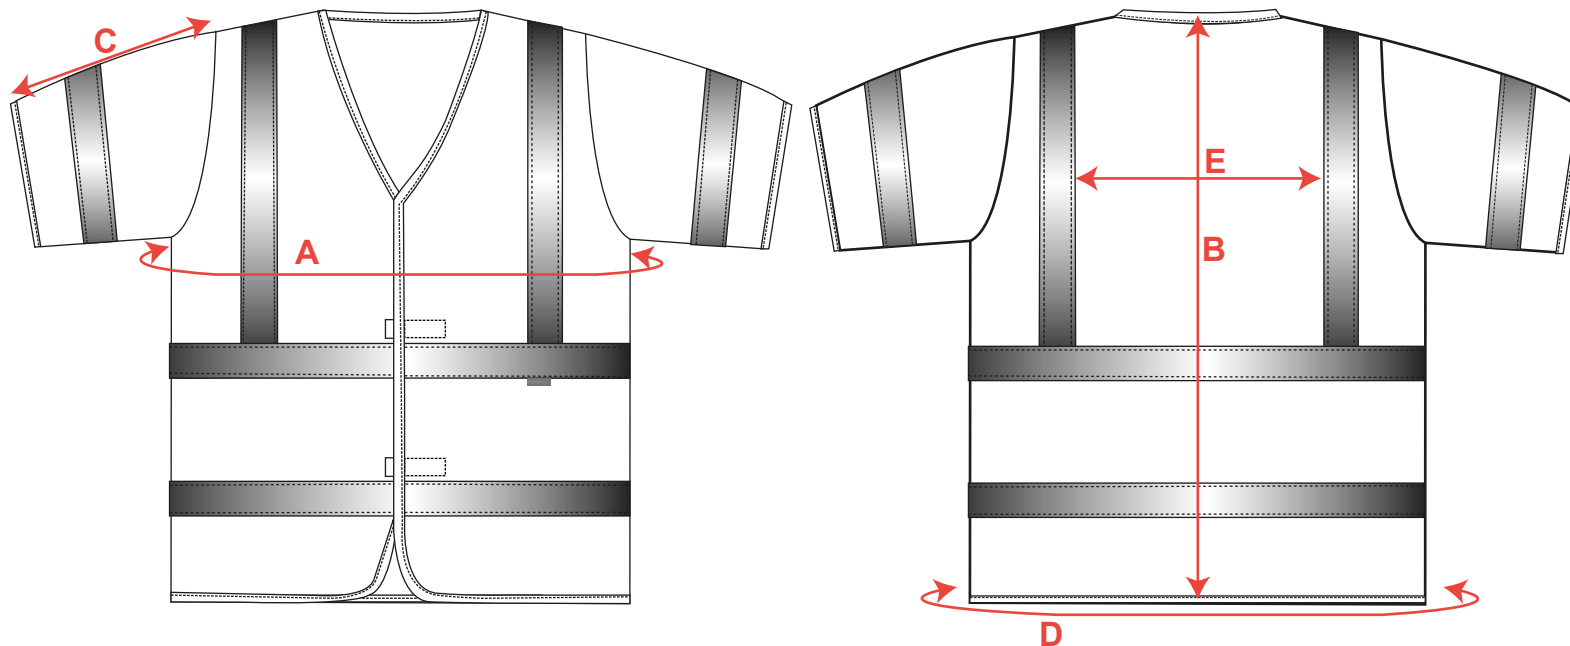

STYLE NO: C471

DESCRIPTION:

FABRIC: 100% Polyester Warp Knit 124gsm

COLOUR: Yellow

		S/M	L/XL	2XL/3XL	4XL/5XL
Chest	A	116	132	150	168
C.B. Length	B	74	74	74	76
Sleeve Length	C	116	132	150	168
Hem	D	26.5	27	27.5	28
Distance between vertical tapes	E	31	32.5	34	35.5