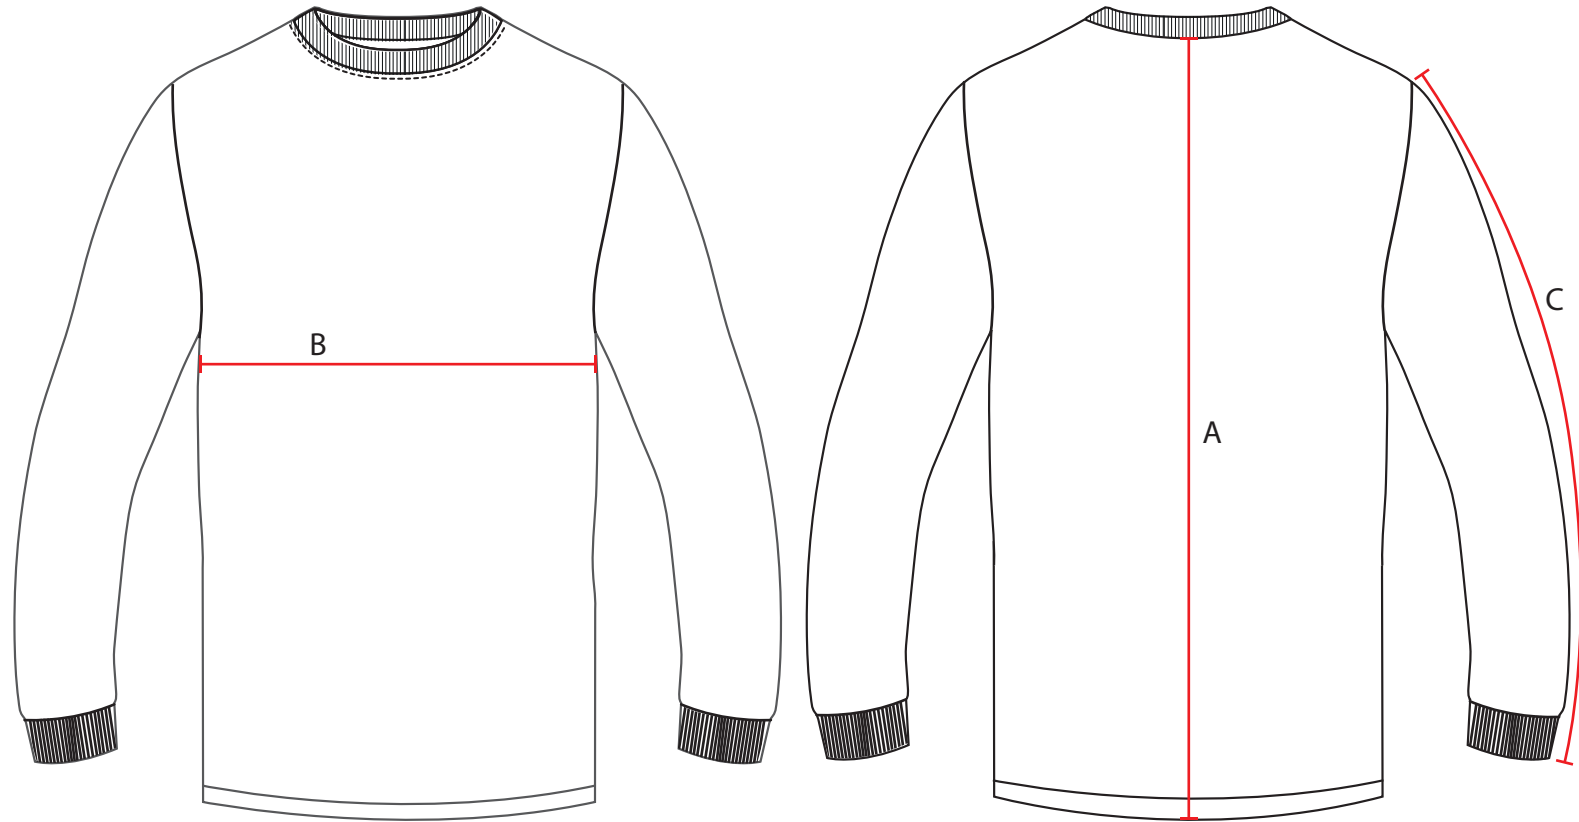

STYLE NO: **B123** DESCRIPTION: **Thermal T-Shirt Long Sleeve**

	Descriptions	XS	S	M	L	XL	XXL	3XL	4XL	5XL
A	Back Length	73	74	75	76	78	80	82	84	86
B	Chest Width	40	46	50	54	60	64	68	72	78
C	Sleeve Length	63	64	65	66	67	68	69	70	71